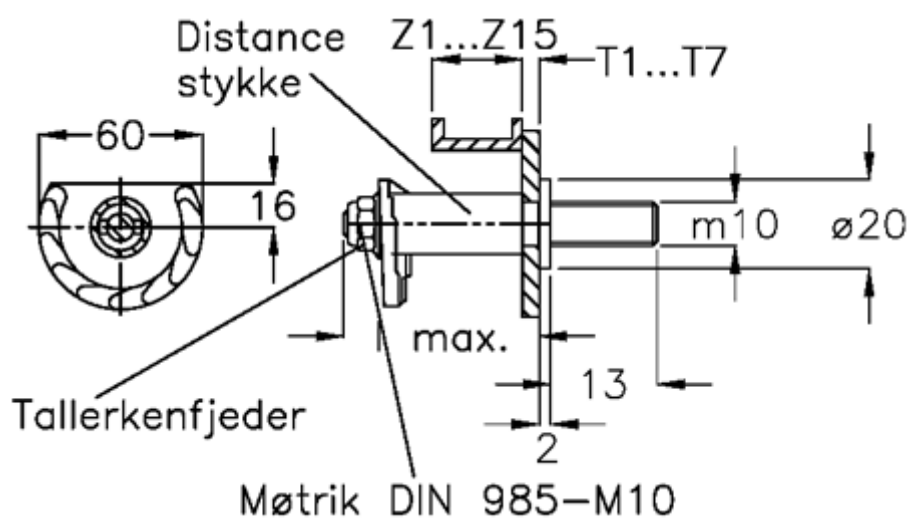

Data Sheet

Article number: 20895409

Description: E+G Door lock
GN 117-GB-T4-Z9

Measures

Cam thickness = 24-33